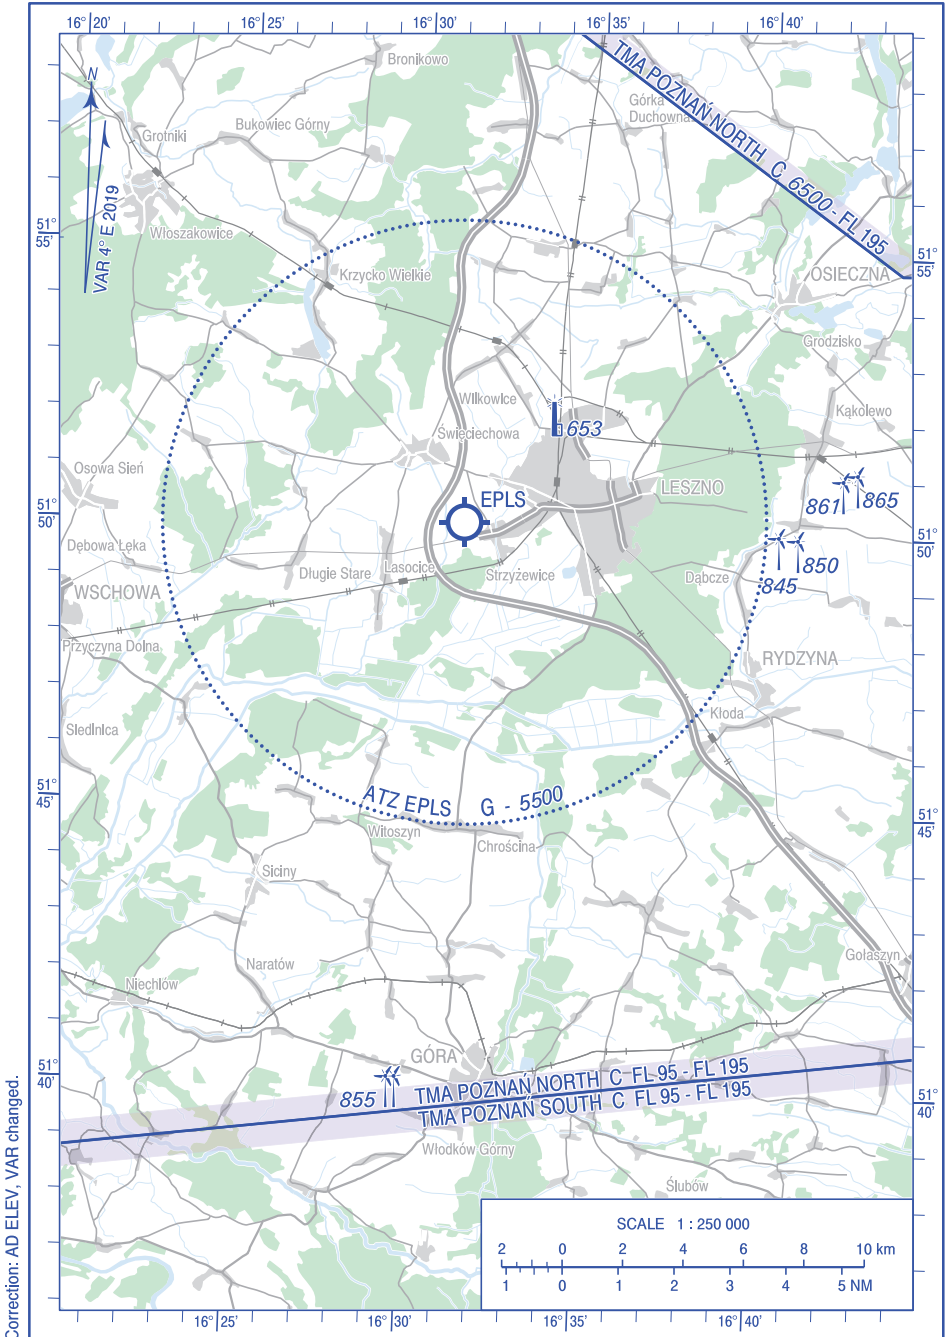

**VISUAL
OPERATION
CHART**

AD ELEV 310 ft

FIS POZNAŃ INFORMATION 126.300

Strzyżewice k/Leszna

Correction: AD ELEV., VAR changed.